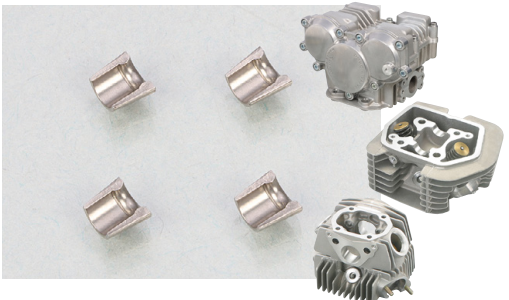

■ VALVE COTTER SET (Φ3.5)

APPLICATION

KITACO CYLINDER HEAD OF FOLLOWING :
DOHC CYLINDER HEAD (MONKEY/APE100)
STOCK CYLINDER HEAD OF FOLLOWING :
DREAM50 (AC15) 、 GYRO X (TD02) 、 GYRO CANOPY (TA03) etc.

NOTES

● VALVE STEM O.D.Φ3.5 ● 4 QTY IN A SET
● APPLICABLE GENUINE NUMBER : 14781-KT7-750

| CODE | PRICE |
|--------------|-------|
| 70-303-90001 | ¥700 |

■ VALVE COTTER SET (Φ4.0)

APPLICATION

KITACO CYLINDER HEAD OF FOLLOWING :
ULTRA CYLINDER HEAD (MONKEY) 、 ULTRA-SE CYLINDER HEAD
(MONKEY/APE100) 、 SE-PRO CYLINDER HEAD (APE100) 、
DOHC CYLINDER HEAD (GROM JC61)