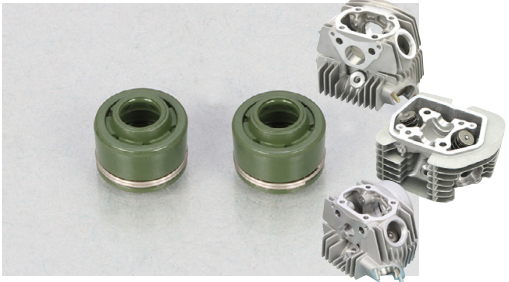

K · PIT

■ VALVE STEM SEAL SET (Φ5.5)

APPLICATION

KITACO CYLINDER HEAD OF FOLLOWING :
NEW STD CYLINDER HEAD (MONKEY) 、
SE-PRO CYLINDER HEAD (MONKEY) 、 SPL CYLINDER HEAD (APE50)
STOCK CYLINDER HEAD OF FOLLOWING :
APE50/DX/TYPE-D (AC16/AC18) 、 APE100/DX/TYPE-D (HC07/HC13) etc.

NOTES

● VALVE STEM O.D.Φ5.5 ● 2 QTY IN A SET
● APPLICABLE GENUINE NUMBER : 12208-413-003

| CODE | PRICE |
|--------------|-------|
| 70-303-90105 | ¥800 |

■ VALVE STEM SEAL SET (Φ5.5 CAP)

APPLICATION

KITACO CYLINDER HEAD OF FOLLOWING :
STD/STD type2 CYLINDER HEAD (MONKEY) 、 SPL CYLINDER HEAD (MONKEY)
STOCK CYLINDER HEAD OF FOLLOWING :
SUPER CUB 50/70 (~C50-8500033/~C70-8500650) 、
SUPER CUB 90 (~HA02-1299999) 、 DAX 50/70 (ST50/ST70) 、
CHALY 50/70 (CF50-3199999/CF70) etc.

NOTES

● VALVE STEM O.D.Φ5.5 ● SOLD AS A SET
● APPLICABLE GENUINE NUMBER (CAP) : 14731-028-000
● APPLICABLE GENUINE NUMBER (SEAL) : 14730-GB0-911, 14730-GB0-912
※ VALVE SPRING INNER SHEET (14776-028-000) NOT INCLUDED.

| CODE | PRICE |
|--------------|-------|
| 70-303-90106 | ¥800 |

FOR REPLACEMENT!
INNER PARTS FOR CYLINDER HEAD!

VALVE COTTER SET NEWLY RELEASED!
APPLICABLE WITH STOCK CYLINDER HEAD & KITACO CYLINDER HEAD.