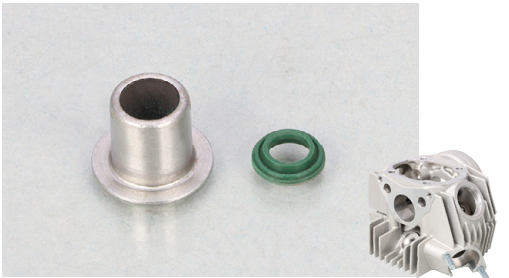

K · PIT

■ VALVE STEM SEAL SET (Φ5.5)

APPLICATION

KITACO CYLINDER HEAD OF FOLLOWING :
NEW STD CYLINDER HEAD (MONKEY) 、
SE-PRO CYLINDER HEAD (MONKEY) 、 SPL CYLINDER HEAD (APE50)
STOCK CYLINDER HEAD OF FOLLOWING :
APE50/DX/TYPE-D (AC16/AC18) 、 APE100/DX/TYPE-D (HC07/HC13) etc.

NOTES

● VALVE STEM O.D.Φ5.5 ● 2 QTY IN A SET
● APPLICABLE GENUINE NUMBER : 12208-413-003

| CODE | PRICE |
|--------------|-------|
| 70-303-90105 | ¥800 |

■ VALVE STEM SEAL SET (Φ5.5 CAP)

APPLICATION

KITACO CYLINDER HEAD OF FOLLOWING :
STD/STD type2 CYLINDER HEAD (MONKEY) 、 SPL CYLINDER HEAD (MONKEY)
STOCK CYLINDER HEAD OF FOLLOWING :
SUPER CUB 50/70 (~C50-8500033/~C70-8500650) 、
SUPER CUB 90 (~HA02-1299999) 、 DAX 50/70 (ST50/ST70) 、
CHALY 50/70 (CF50-3199999/CF70) etc.

NOTES

● VALVE STEM O.D.Φ5.5 ● SOLD AS A SET
● APPLICABLE GENUINE NUMBER (CAP) : 14731-028-000
● APPLICABLE GENUINE NUMBER (SEAL) : 14730-GB0-911, 14730-GB0-912
※ VALVE SPRING INNER SHEET (14776-028-000) NOT INCLUDED.

| CODE | PRICE |
|--------------|-------|
| 70-303-90106 | ¥800 |

FOR REPLACEMENT!
INNER PARTS FOR CYLINDER HEAD!

VALVE COTTER SET NEWLY RELEASED!
APPLICABLE WITH STOCK CYLINDER HEAD & KITACO CYLINDER HEAD.